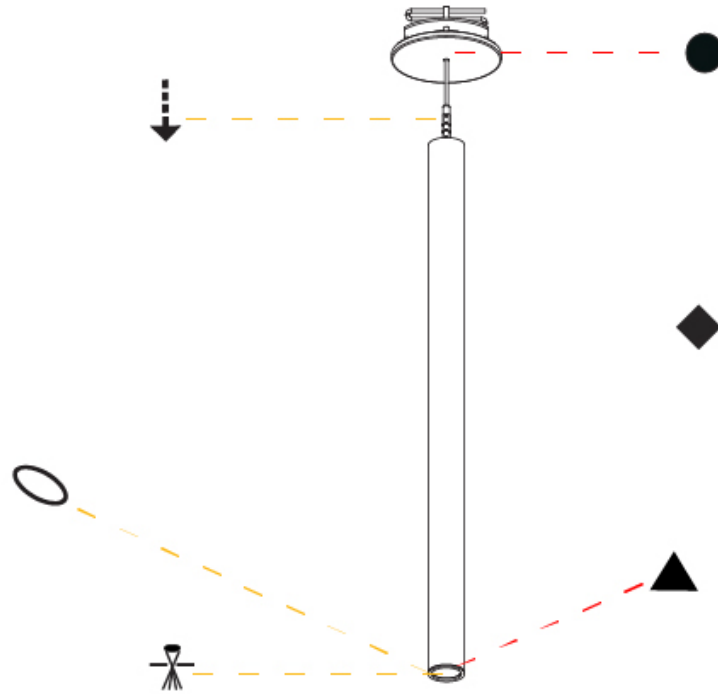

HANGOVER PLUG SHINE MONOPOINT RECESSED CANOPY SUSPENSION

A30844-

PROJECT _____

TYPE _____

SPECIFIER _____

QUANTITY _____

DATE _____

A