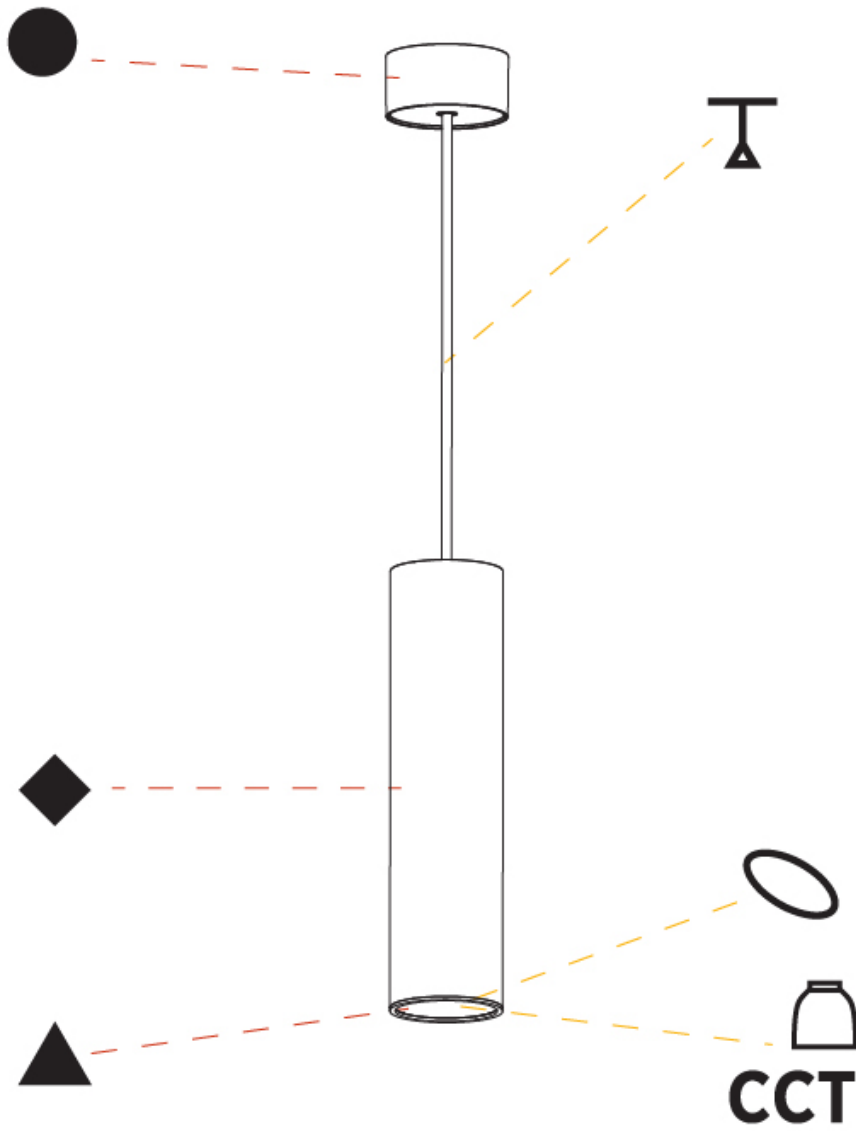

HANGOVER MONOPOINT SURFACE CANOPY SUSPENSION

A300167-

PROJECT	_____
TYPE	_____
SPECIFIER	_____
QUANTITY	_____
DATE	_____