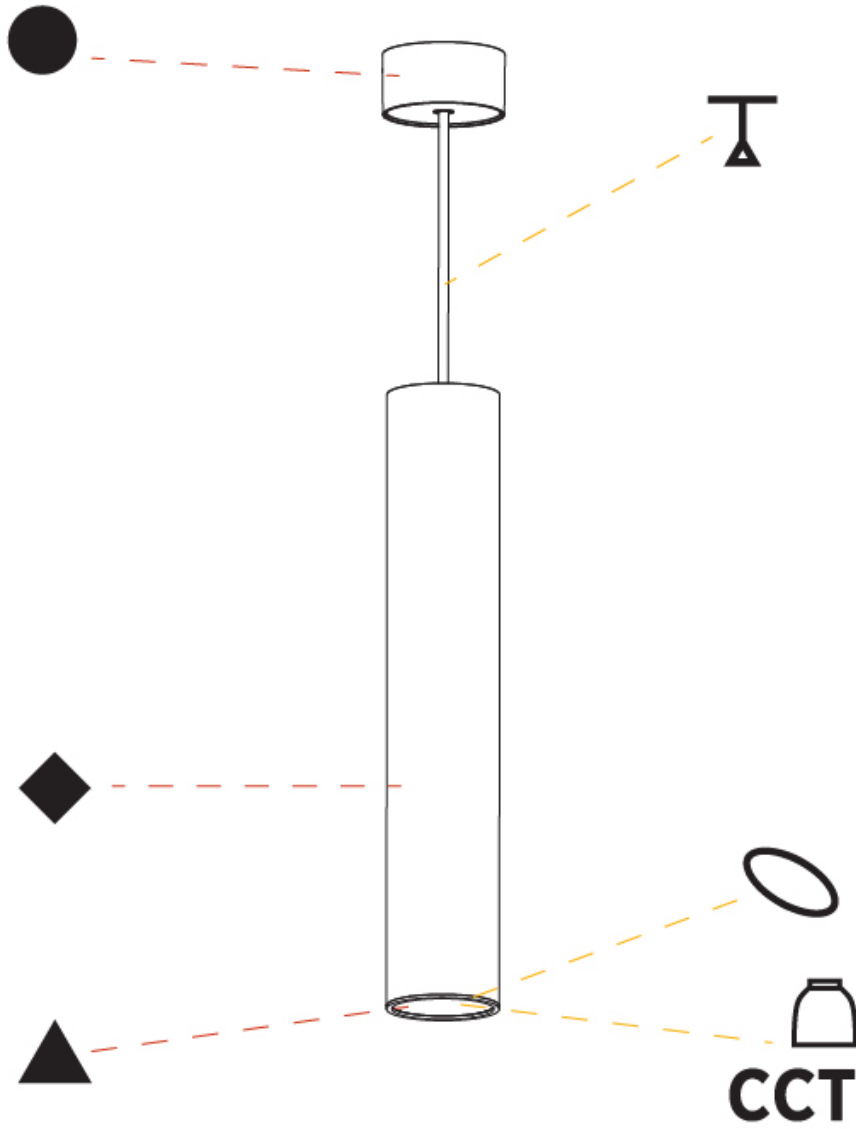

HANGOVER MONOPOINT SURFACE CANOPY SUSPENSION

A300170-

PROJECT	_____
TYPE	_____
SPECIFIER	_____
QUANTITY	_____
DATE	_____

A