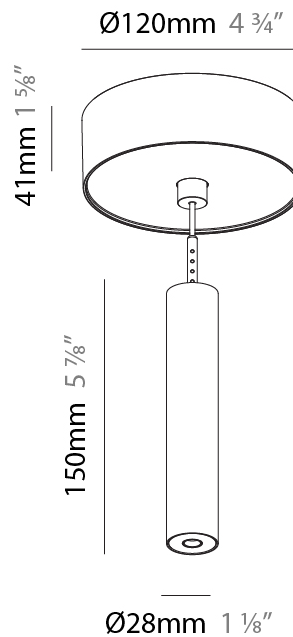

GENERAL

Series: Hangover
Subseries: Hangover Plug Monopoint Surface Canopy
Brand: Prolight
Division: Architectural
Mounting Type: Suspension
Mounting Location: Ceiling
Subcategory: Pendant

PHYSICAL

Shape: Cylinder
Diameter (mm): 28
Diameter (in): 1 1/8
Height (mm): 150
Height (in): 5 7/8
Max. Overall Height (mm): 2150
Max. Overall Height (in): 84 3/8
Light Distribution: Downlight
Weight (kg): 0.422
Weight (lbs): 0.93
Fixture Finish: [SSR / BKV / CWI / CRY / HAB / UFT / ITA / RUA / FTG / MYG / LOD / PUS / FRO / FUP / KIA / POP / BLS / SPG / MEY / GOH / GUM / CHC / COM / ABZ / JAG / OBR / MOS / ROR](#)
Fixture Material: Aluminum
Cable Details: [2000mm or 4000mm Black Cable](#)

ELECTRICAL

Lamp Type: LED (Zhaga Standard)
Input Wattage (W): 6.6
Total Output Wattage (W): 6
Dimming: Tri-Mode (Non-Dimming and Phase Dimming (120Vac only) and 0-10V Dimming)
Driver Included: Yes
Driver Location: External
Driver Type: Constant Current - Universal
Driver Class: Class 2
Housing: ENCP3 w/Quick Connect
Input Voltage (V): 120 - 277
Constant Current (MA): 500

LED

Number of LEDs: 1
Color Temperature (°K): [2700 / 3000 / 4000](#)
Max. Delivered Lumen (lm): 330 / 360 / 380
CRI: >90 CRI
Efficiency (%): 86
Lamp Life (hrs): 50000
Upon Request: ***3500K available in minimum quantities (larger quantities upon request)

OPTICAL

Optic°: [24 / 32 / 34 / 55 / 58](#)

RATINGS AND CERTIFICATIONS

Certified By: Certified for North American Standards
IP rating: IP20